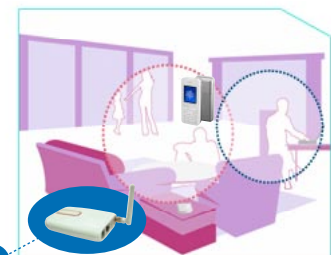

For SMB

One SSID for colleagues, one for customer.

For HOTSPOT

One SSID for private, one for public.

For COMPANY

One SSID for colleagues, one for customer.