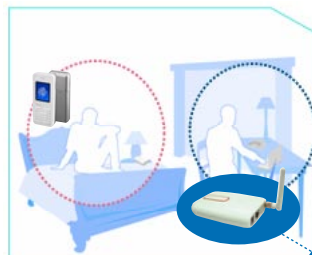

For HOME

One SSID for private, one/sharing to public.