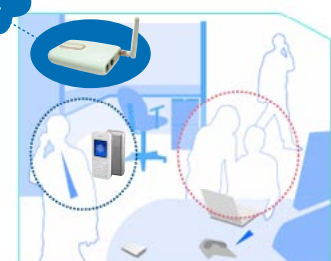

For SMB

One SSID for colleagues, one for customer.

For HOTSPOT

One SSID for private, one for public.

For COMPANY

One SSID for colleagues, one for customer.